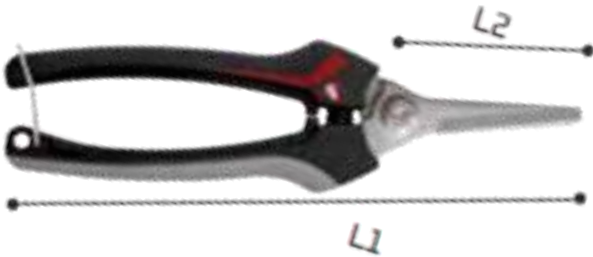

Vindima Professional

Ref. 3621 inox – bico recto

Ref. 3622 inox – bico curvo