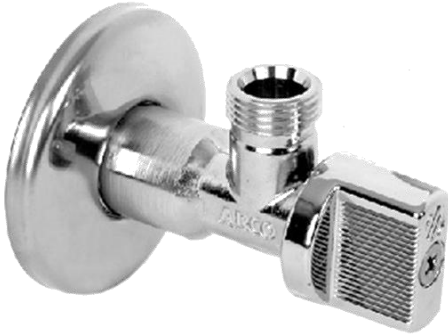

Torneira Esquadria Crom.
Ref.21201 – 1/2 x 3/8
Ref.21202 – 1/2 x 1/2