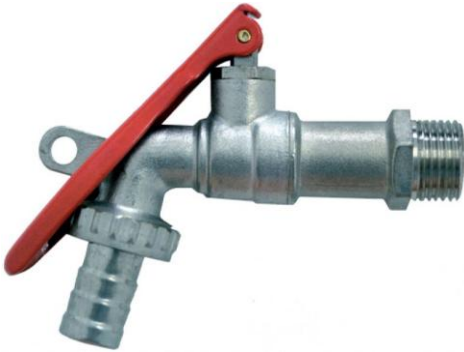

Torneira Esfera C/ Junção p/Cadeado
Ref. 131 – 1/2" x 3/4"
Ref. 132 – 3/4" x 1"