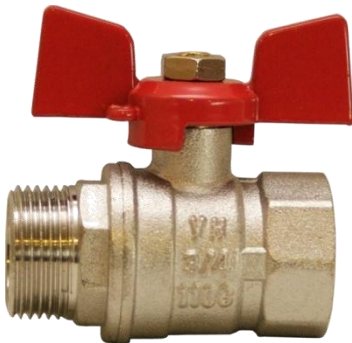

Passador Esfera M/F
Borboleta
Ref. 281 – 1/2"
Ref. 282 – 3/4"
Ref. 283 – 1"